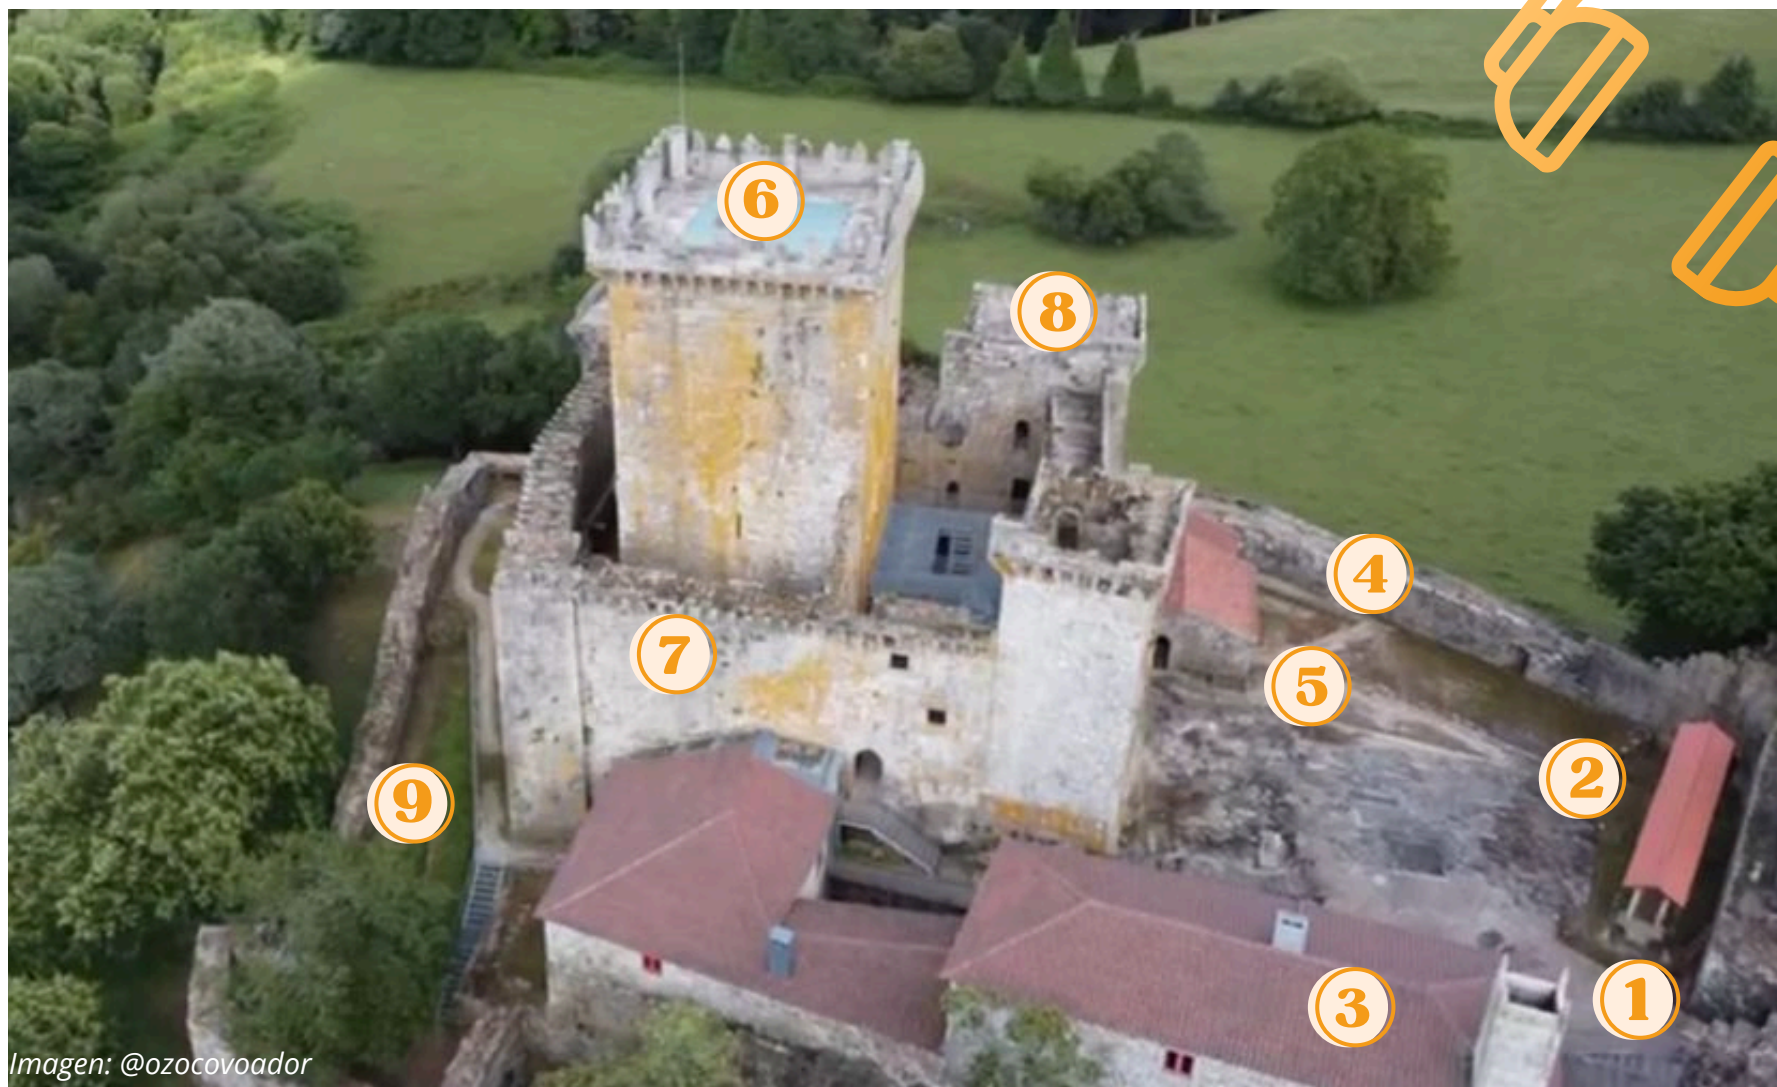

Castel of Pambre

Palas de Rei

Imagen: @ozocovoador

- 0** INTRODUCTION
- 1** ENTRANCE GATE
- 2** HÓRREO (GRANARY)
- 3** FARMHOUSE
- 4** OUTER WALL
- 5** CHAPEL OF SAN PEDRO
- 6** TOWER OF HOMENAGE
- 7** FIRST DEFENSIVE ENCLOSURE
- 8** PALATIAL AREA
- 9** MOAT